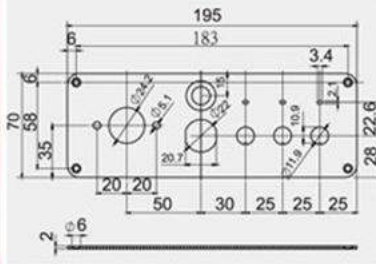

R18-S3A- 

 x 175\*60

 2 mm max

**FEATURES:**

- Note: The length of switch's lever can't over 25mm.
- Panel colours options: silver, raceflag and wood grain.
- Colours options of SCI A2-23: red, green and blue.

**FUNCTION**

5 A 2 3 B 4 2 3 L 3 R 1 7 1  
0 0 L - N